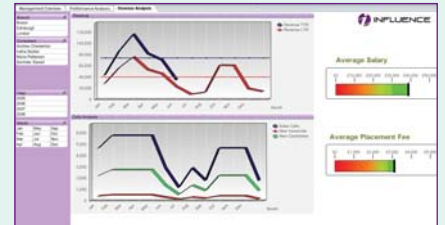

Recruitment Software Specialists

Influence Analytical

Influence Analytical provides a powerful management dashboard giving accurate visual monitoring of your entire business.

Consultant, team, candidate and client performance can be easily analysed.

With an intuitive, user-friendly interface, you can pin point specific areas of interest, access more detail and quickly highlight exceptional issues.

Views can be readily configured enabling the key recruitment dynamics of the best and worst performing areas of your business to be clearly identified.

- Performance Management
- Clear Visual Alerts
- Key Performance Indicators (KPIs)
- Improved Business Clarity

INFLUENCE

Castlebank House, Oak Road, Leatherhead, Surrey KT22 7PH

T: +44 (0)845 3715273 **F:** +44 (0)845 3715274